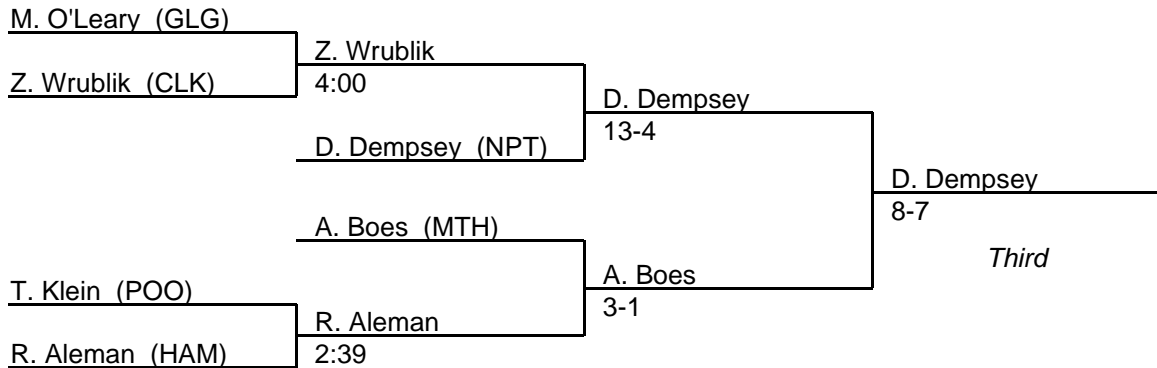

2008 South Region 1A-2A

135 lb. class

MPSSAA Regional Wrestling Tournament

2008 South Region 1A-2A

140 lb. class

MPSSAA Regional Wrestling Tournament

2008 South Region 1A-2A

145 lb. class