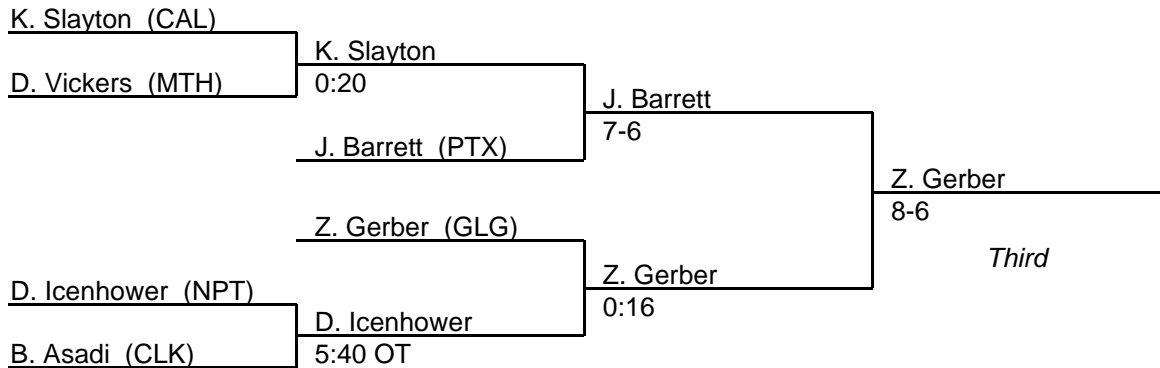

MPSSAA Regional Wrestling Tournament

2008 Region: South 1A-2A

TEAM SCORES

1.	Glenelg	(GLG)	185
2.	Calvert	(CAL)	164
3.	Oakland Mills	(OAK)	111
4.	River Hill	(RVH)	104.5
5.	Marriotts Ridge	(MRR)	99
6.	Hammond	(HAM)	86
7.	Patuxent	(PTX)	79
8.	Clarksburg	(CLK)	67
9.	Mt. Hebron	(MTH)	46.5
10.	Surrattsville	(SUR)	44
11.	Poolesville	(POO)	41
12.	North Point	(NPT)	31
13.	Southern-AA	(SOA)	25.5
14.	Northwood	(NWD)	18
15.	Rockville	(ROC)	10
16.	Central-PG	(CEN)	6
17.	Gwynn Park	(GWP)	0
18.	Forestville Academy	(FOR)	0
19.	Fairmont Heights	(FAH)	0
20.	Douglass-PG	(FRD)	0
21.	McDonough	(MDU)	0

MPSSAA Regional Wrestling Tournament

2008 South Region 1A-2A

103 lb. class

MPSSAA Regional Wrestling Tournament

2008 South Region 1A-2A

112 lb. class

MPSSAA Regional Wrestling Tournament

2008 South Region 1A-2A