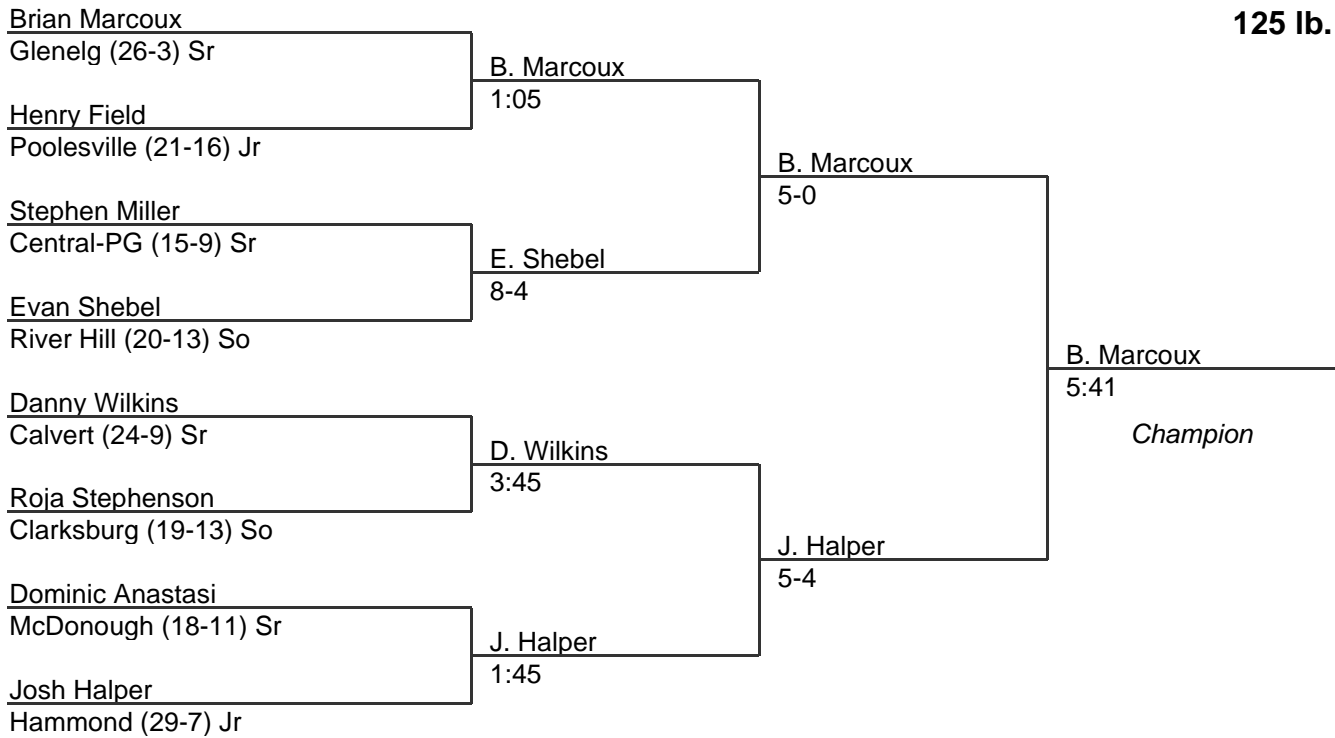

MPSSAA Regional Wrestling Tournament

2008 South Region 1A-2A

125 lb. class