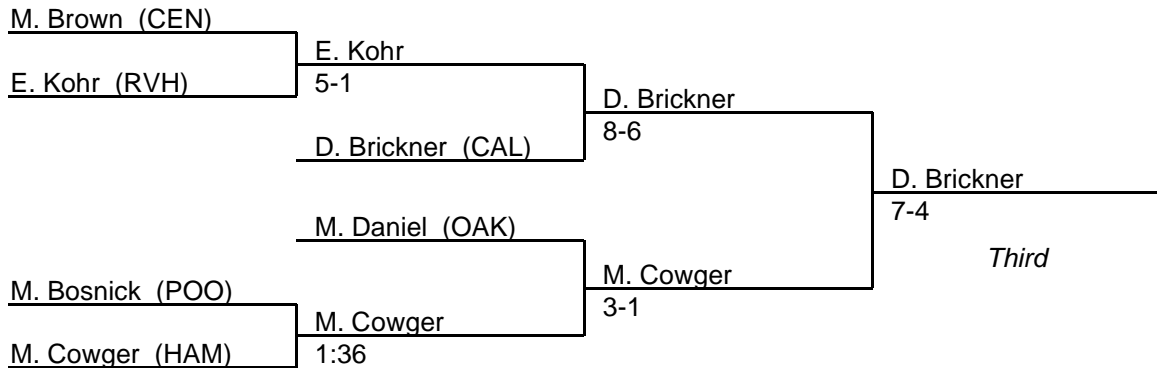

171 lb. class

MPSSAA Regional Wrestling Tournament

2008 South Region 1A-2A

189 lb. class

MPSSAA Regional Wrestling Tournament

2008 South Region 1A-2A

215 lb. class

MPSSAA Regional Wrestling Tournament