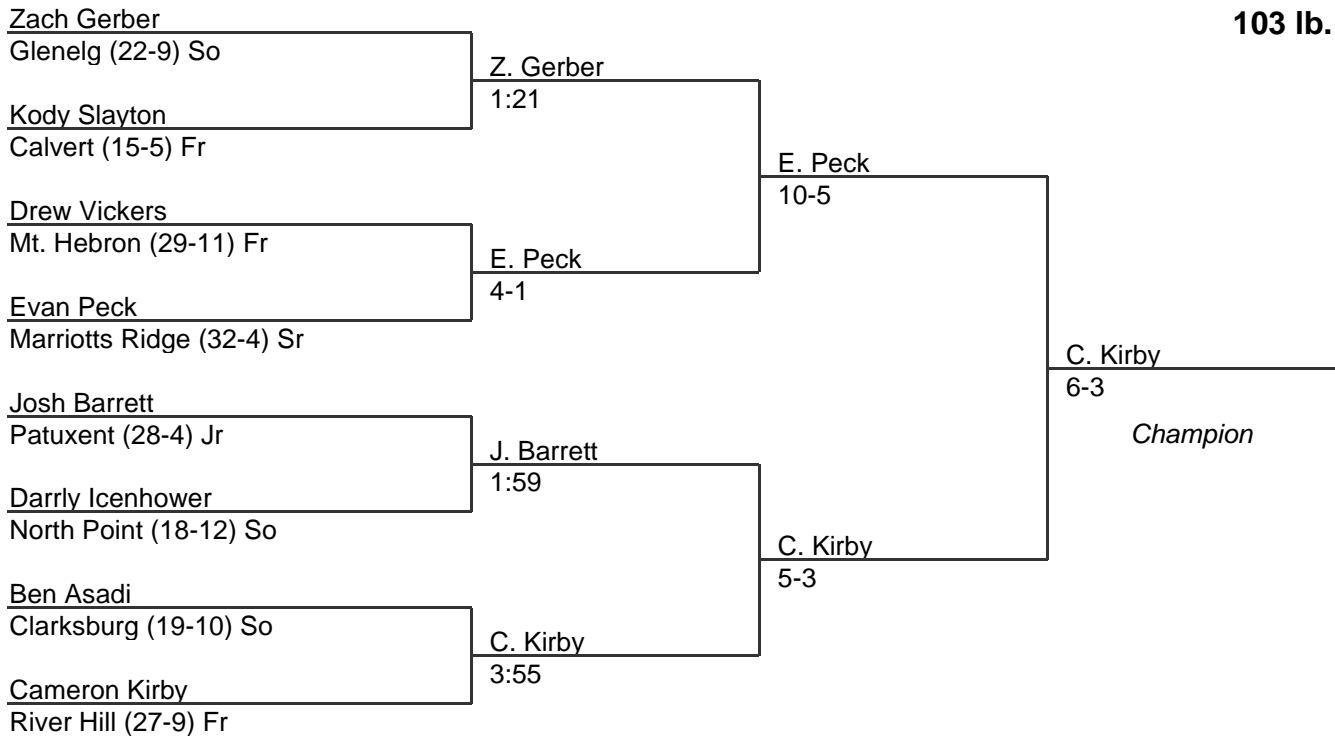

MPSSAA Regional Wrestling Tournament

2008 Region: South 1A-2A

TEAM SCORES

1.	Glenelg	(GLG)	185
2.	Calvert	(CAL)	164
3.	Oakland Mills	(OAK)	111
4.	River Hill	(RVH)	104.5
5.	Marriotts Ridge	(MRR)	99
6.	Hammond	(HAM)	86
7.	Patuxent	(PTX)	79
8.	Clarksburg	(CLK)	67
9.	Mt. Hebron	(MTH)	46.5
10.	Surrattsville	(SUR)	44
11.	Poolesville	(POO)	41
12.	North Point	(NPT)	31
13.	Southern-AA	(SOA)	25.5
14.	Northwood	(NWD)	18
15.	Rockville	(ROC)	10
16.	Central-PG	(CEN)	6
17.	Gwynn Park	(GWP)	0
18.	Forestville Academy	(FOR)	0
19.	Fairmont Heights	(FAH)	0
20.	Douglass-PG	(FRD)	0
21.	McDonough	(MDU)	0

MPSSAA Regional Wrestling Tournament

2008 South Region 1A-2A

103 lb. class

MPSSAA Regional Wrestling Tournament

2008 South Region 1A-2A

112 lb. class

MPSSAA Regional Wrestling Tournament

2008 South Region 1A-2A