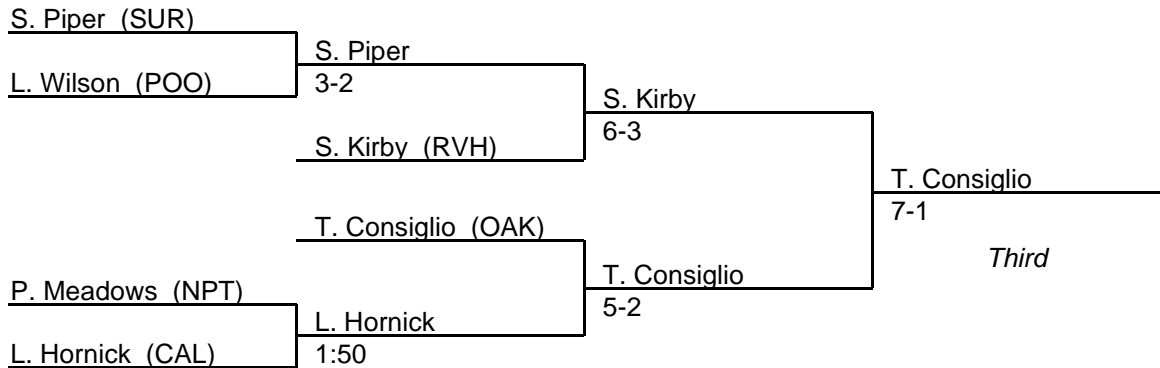

119 lb. class

MPSSAA Regional Wrestling Tournament

2008 South Region 1A-2A

125 lb. class

MPSSAA Regional Wrestling Tournament

2008 South Region 1A-2A

130 lb. class

MPSSAA Regional Wrestling Tournament

2008 South Region 1A-2A

135 lb. class

MPSSAA Regional Wrestling Tournament

2008 South Region 1A-2A

140 lb. class

MPSSAA Regional Wrestling Tournament

2008 South Region 1A-2A

145 lb. class