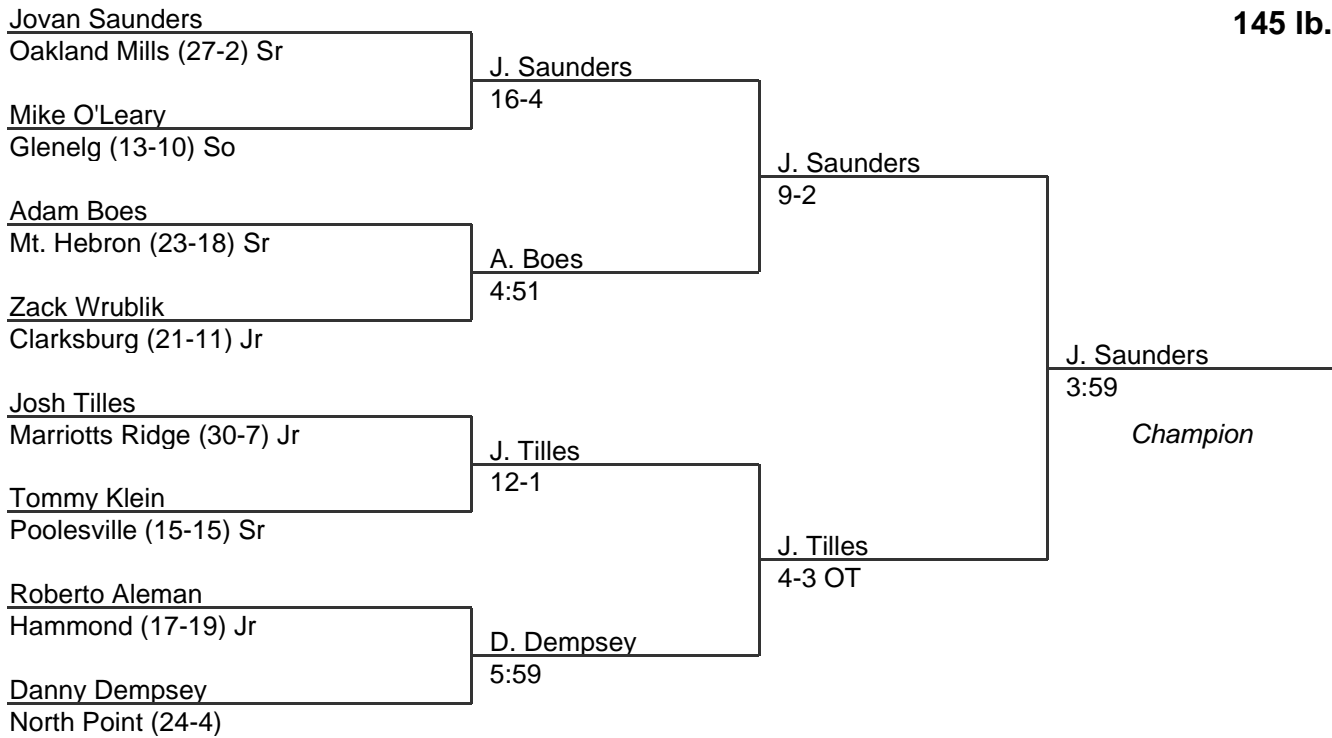

2008 South Region 1A-2A

135 lb. class

MPSSAA Regional Wrestling Tournament

2008 South Region 1A-2A

140 lb. class

MPSSAA Regional Wrestling Tournament

2008 South Region 1A-2A

145 lb. class