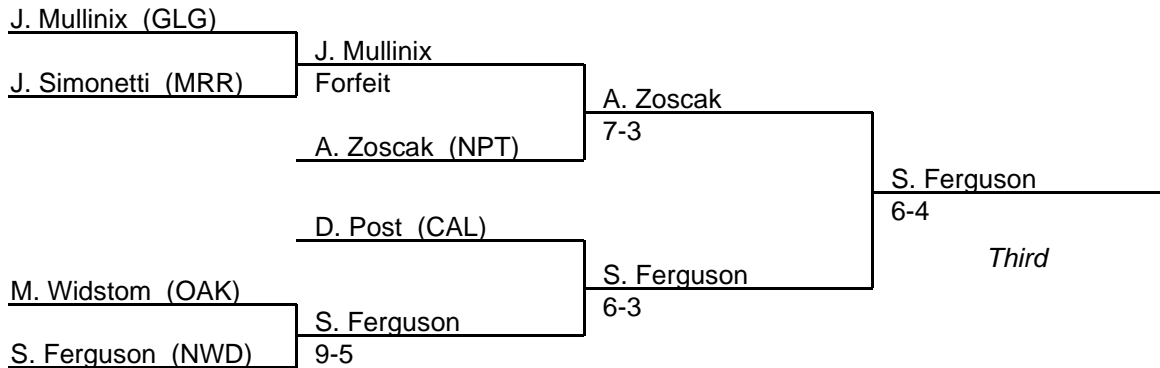

MPSSAA Regional Wrestling Tournament

2008 South Region 1A-2A

152 lb. class

MPSSAA Regional Wrestling Tournament

2008 South Region 1A-2A

160 lb. class

MPSSAA Regional Wrestling Tournament

2008 South Region 1A-2A

171 lb. class

MPSSAA Regional Wrestling Tournament

2008 South Region 1A-2A

189 lb. class

MPSSAA Regional Wrestling Tournament

2008 South Region 1A-2A

215 lb. class

MPSSAA Regional Wrestling Tournament