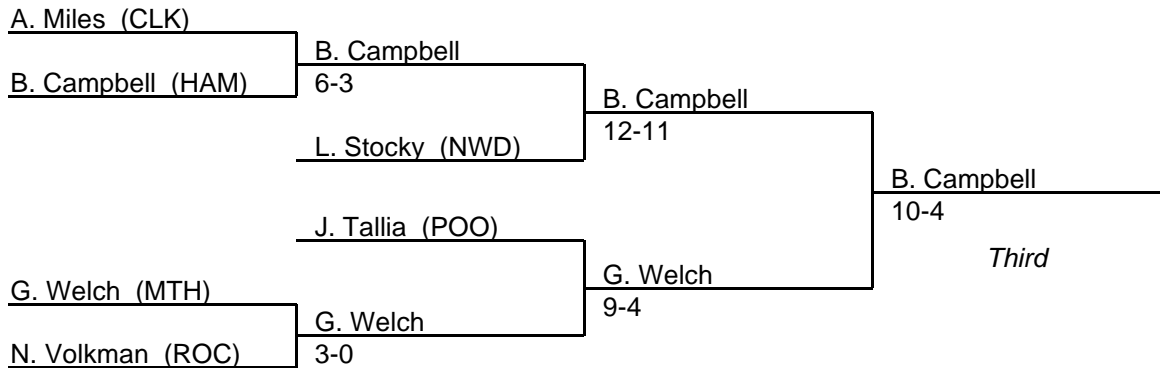

MPSSAA Regional Wrestling Tournament

2008 South Region 1A-2A

119 lb. class