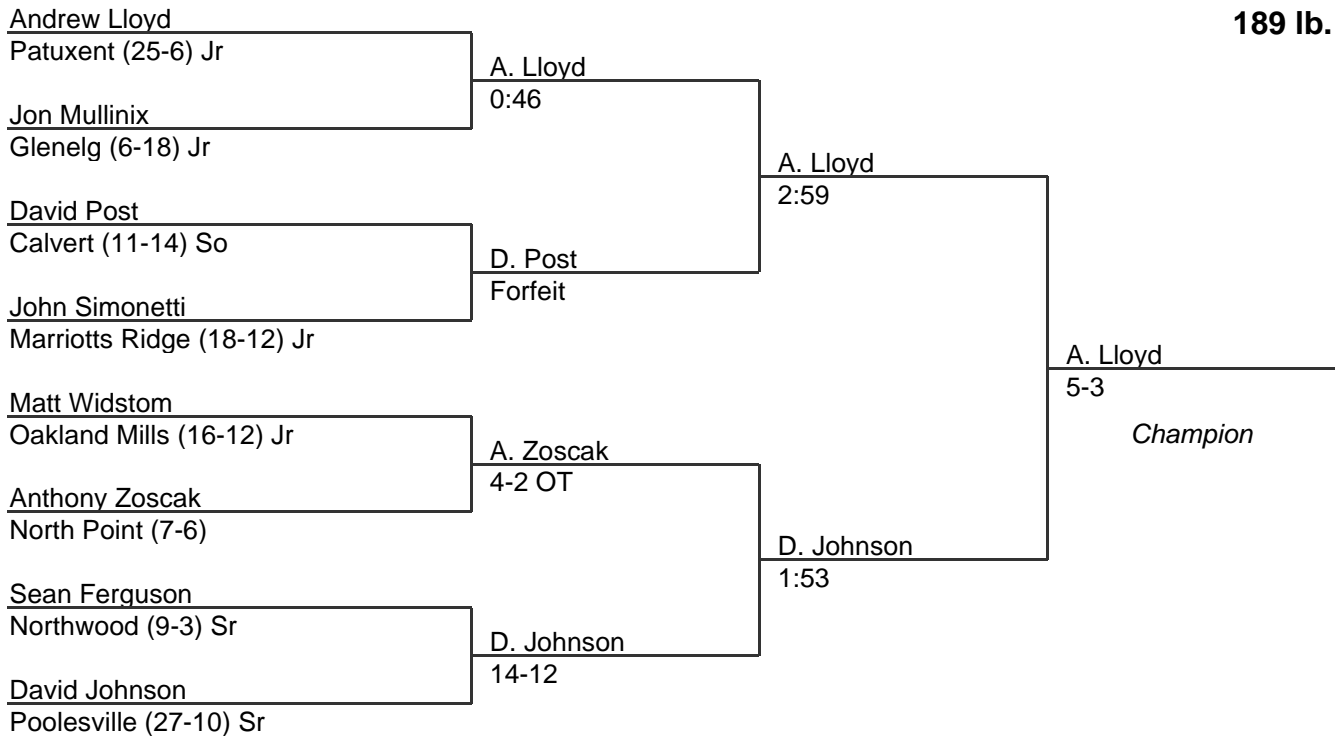

MPSSAA Regional Wrestling Tournament

2008 South Region 1A-2A

189 lb. class