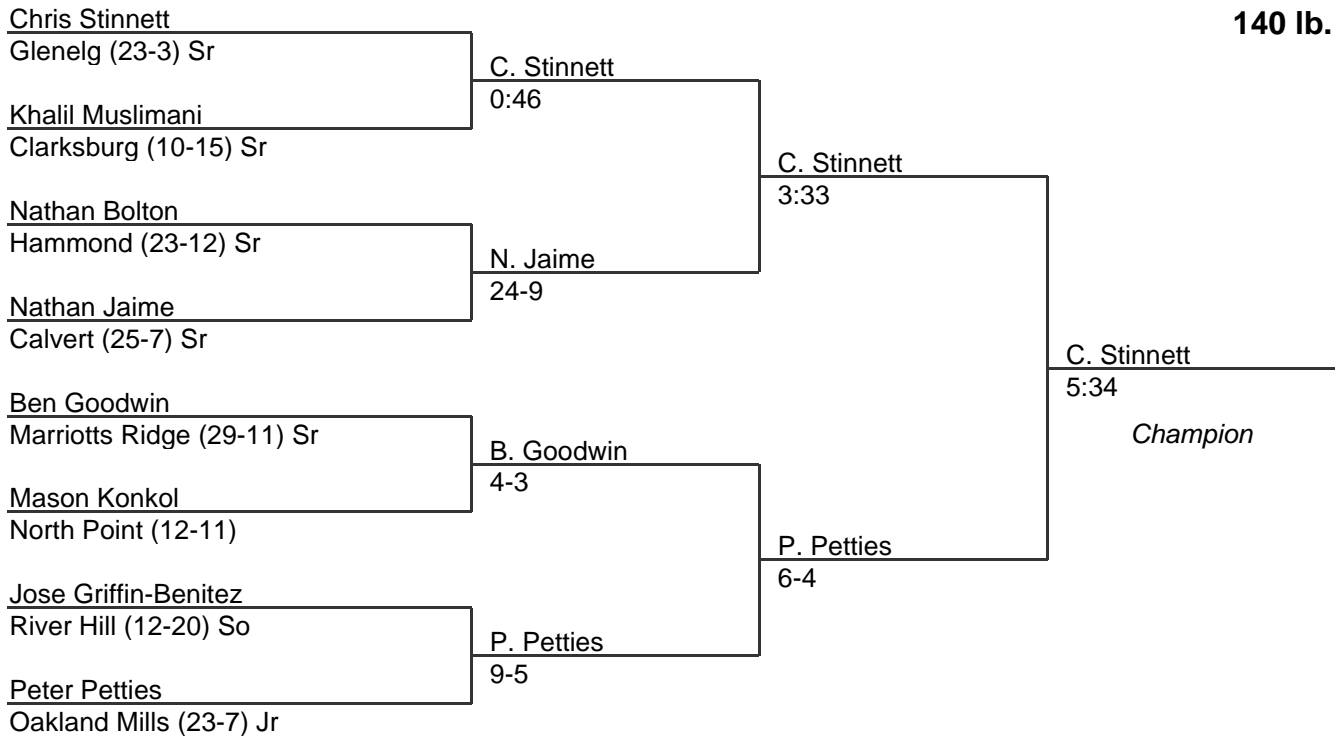

2008 South Region 1A-2A

135 lb. class

MPSSAA Regional Wrestling Tournament

2008 South Region 1A-2A

140 lb. class

MPSSAA Regional Wrestling Tournament

2008 South Region 1A-2A

145 lb. class