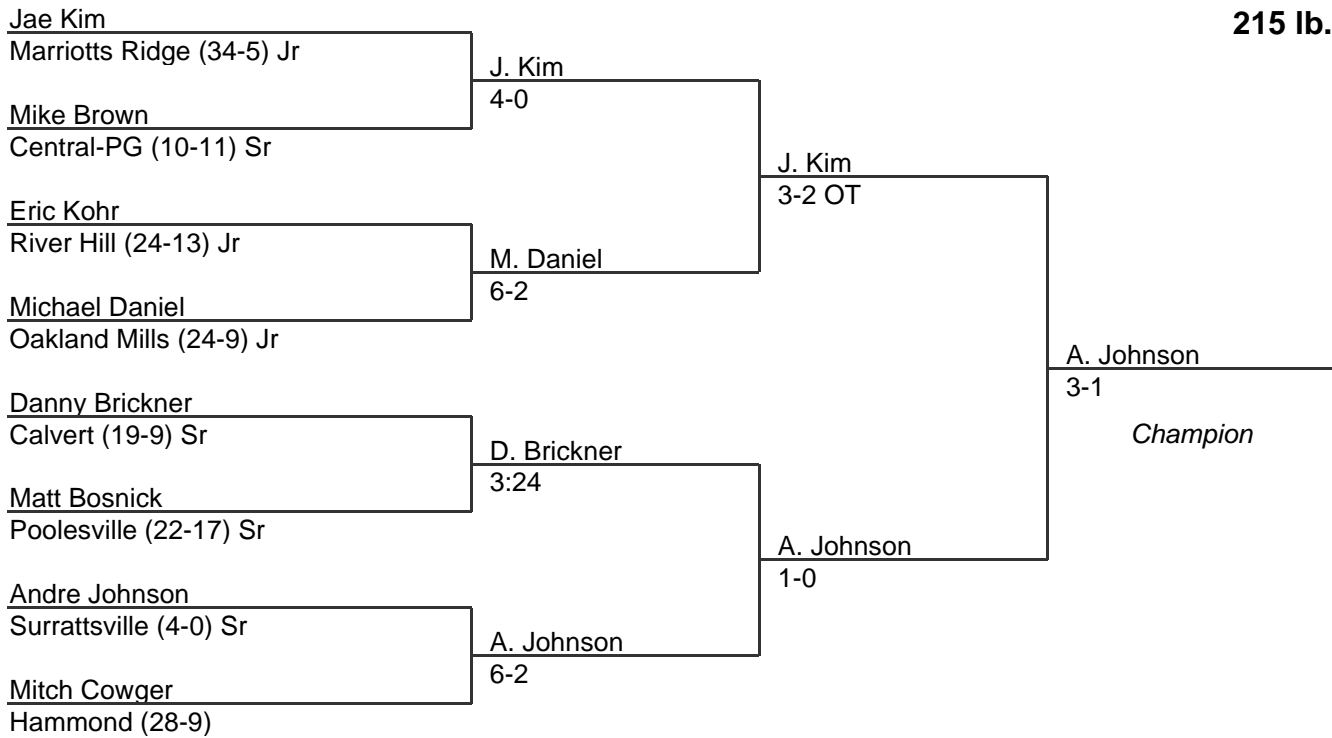

171 lb. class

MPSSAA Regional Wrestling Tournament

2008 South Region 1A-2A

189 lb. class

MPSSAA Regional Wrestling Tournament

2008 South Region 1A-2A

215 lb. class

MPSSAA Regional Wrestling Tournament