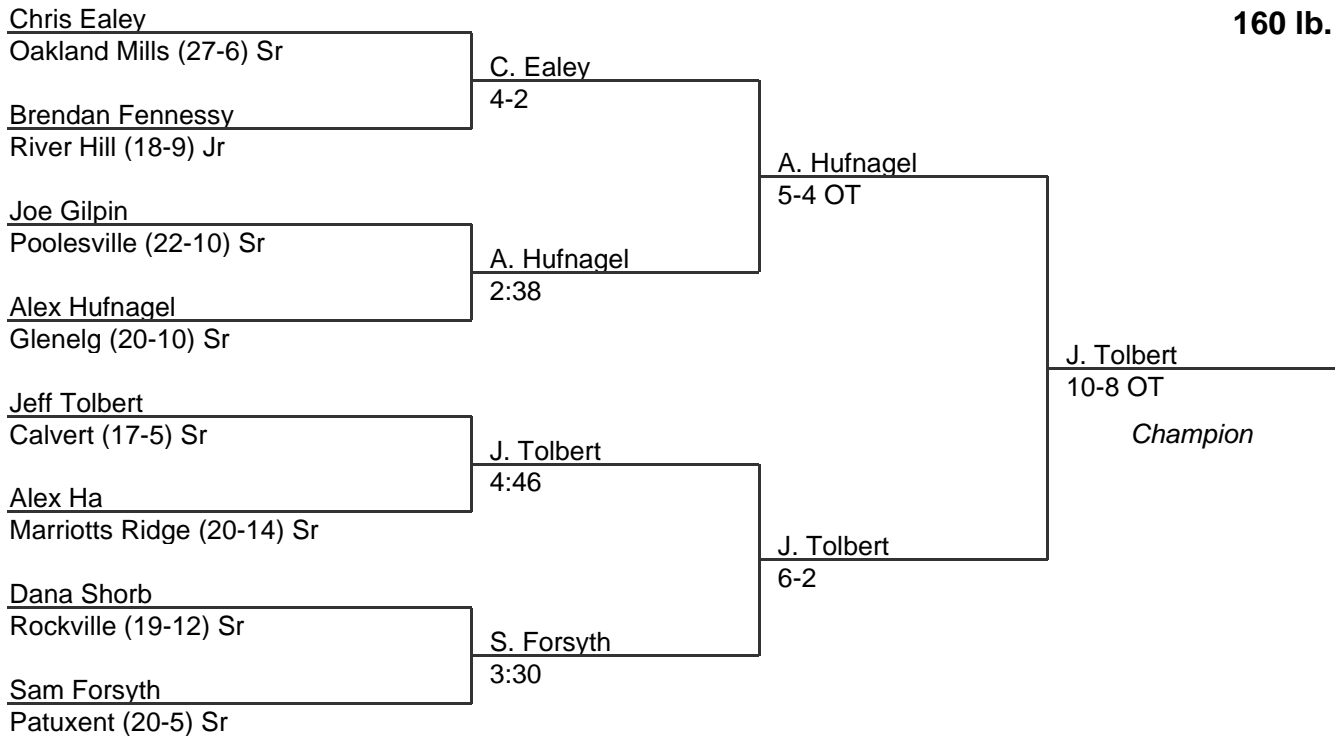

MPSSAA Regional Wrestling Tournament

2008 South Region 1A-2A

152 lb. class

MPSSAA Regional Wrestling Tournament

2008 South Region 1A-2A

160 lb. class

MPSSAA Regional Wrestling Tournament

2008 South Region 1A-2A