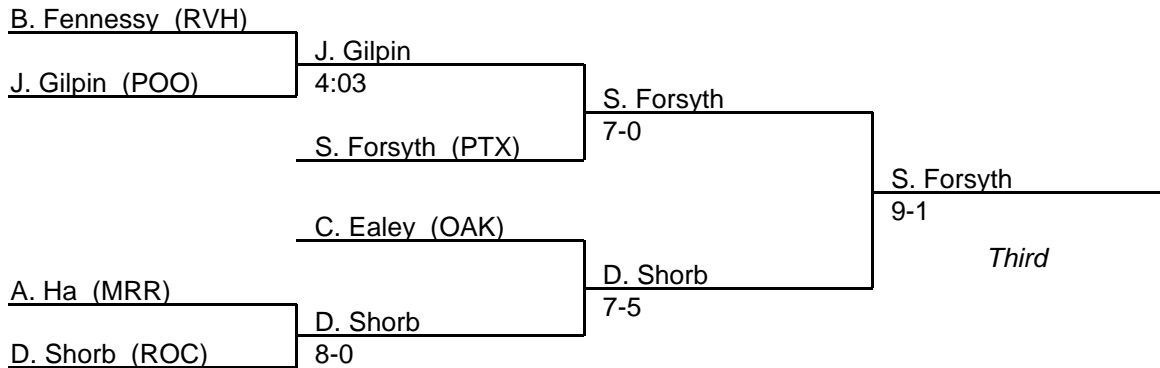

MPSSAA Regional Wrestling Tournament

2008 South Region 1A-2A

152 lb. class

MPSSAA Regional Wrestling Tournament

2008 South Region 1A-2A

160 lb. class

MPSSAA Regional Wrestling Tournament

2008 South Region 1A-2A