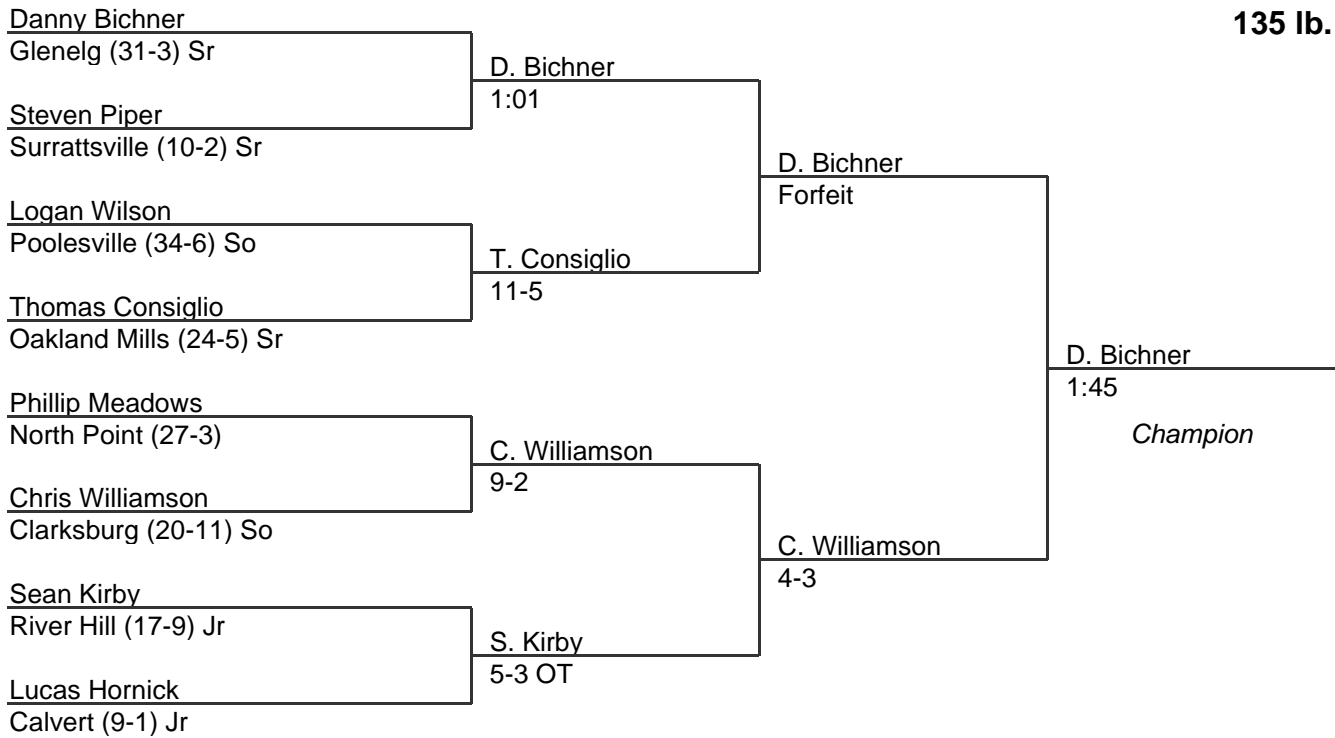

MPSSAA Regional Wrestling Tournament

2008 South Region 1A-2A

135 lb. class