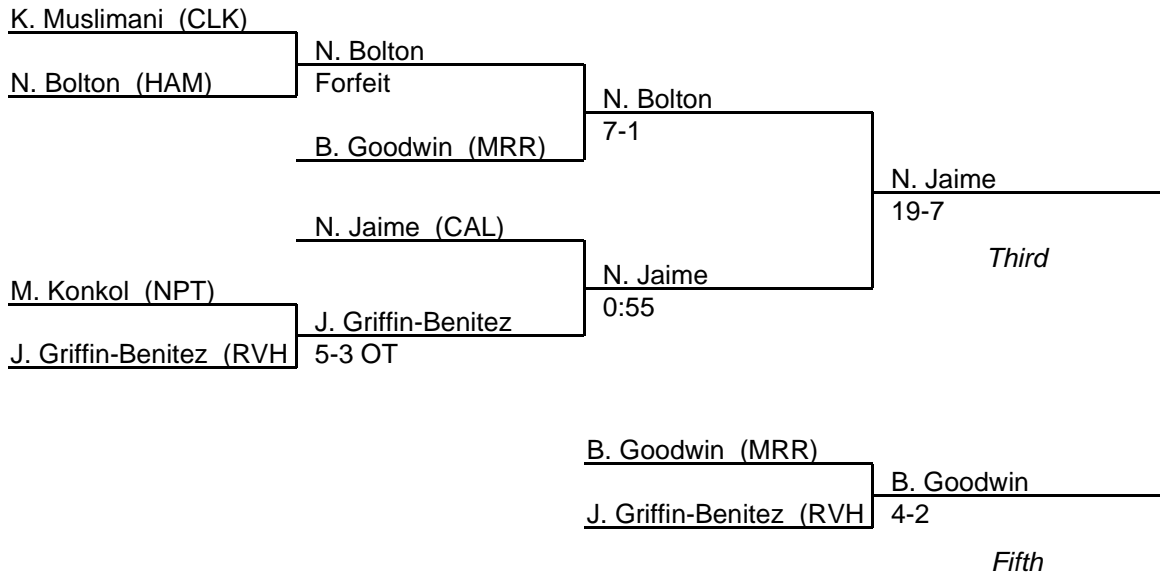

2008 South Region 1A-2A

135 lb. class

MPSSAA Regional Wrestling Tournament

2008 South Region 1A-2A

140 lb. class

MPSSAA Regional Wrestling Tournament

2008 South Region 1A-2A

145 lb. class