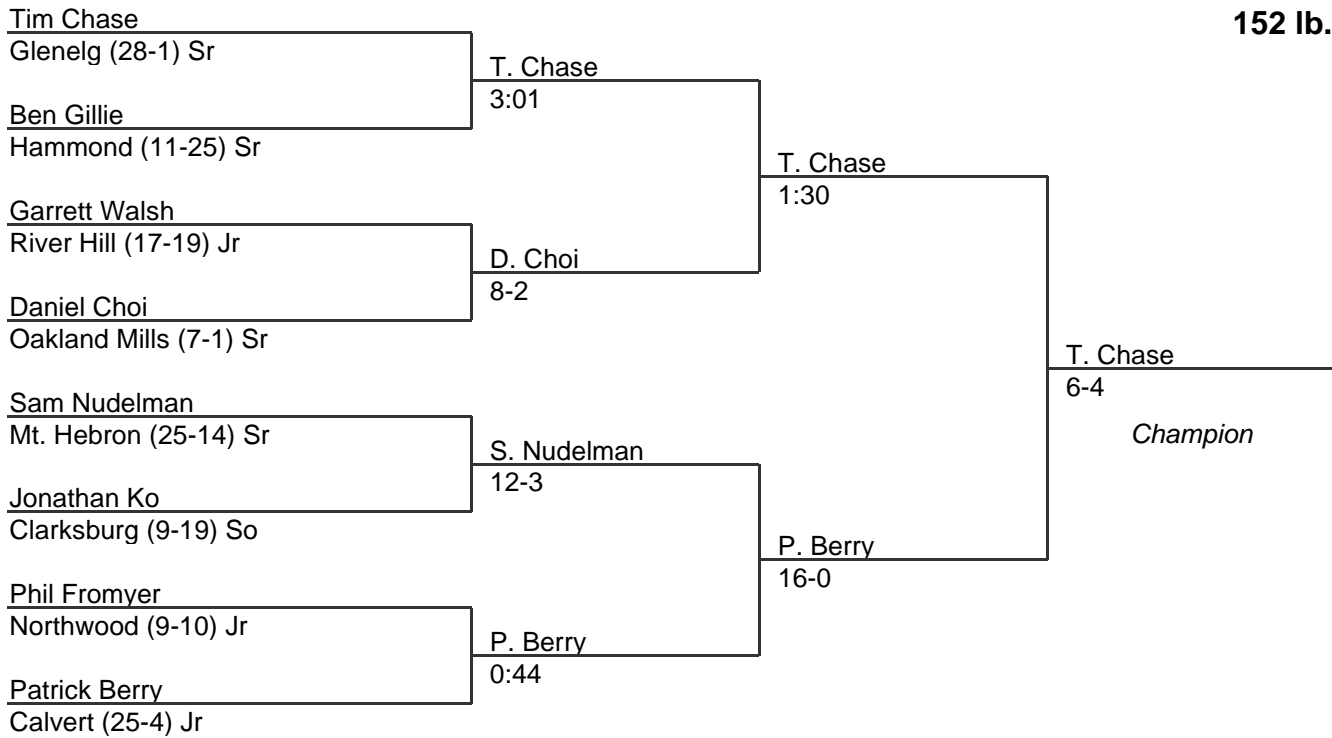

MPSSAA Regional Wrestling Tournament

2008 South Region 1A-2A

152 lb. class