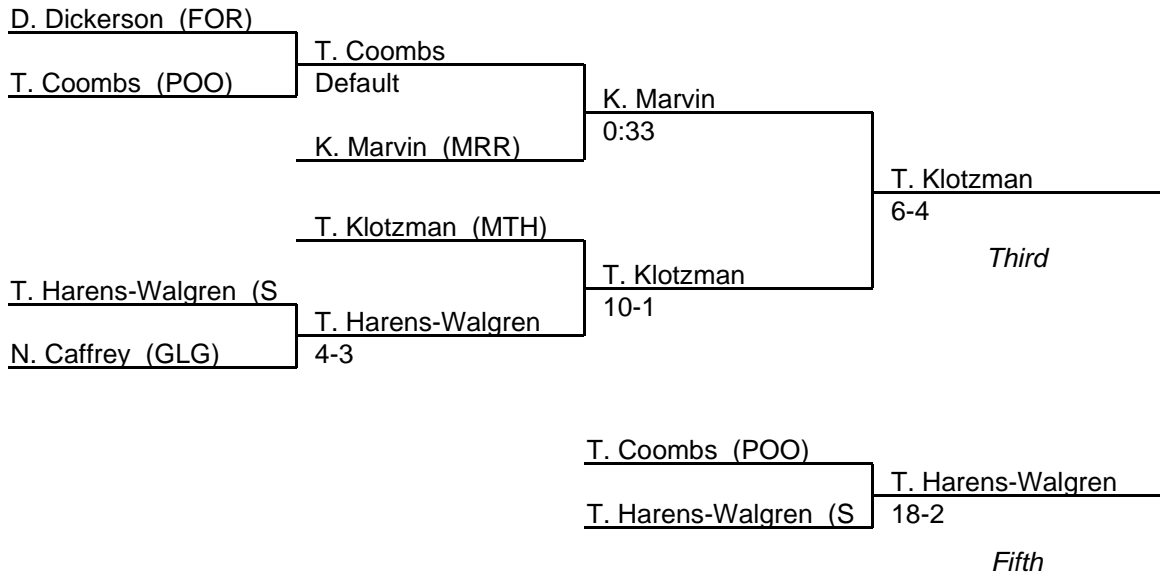

MPSSAA Regional Wrestling Tournament

2008 South Region 1A-2A

103 lb. class

MPSSAA Regional Wrestling Tournament

2008 South Region 1A-2A

112 lb. class

MPSSAA Regional Wrestling Tournament

2008 South Region 1A-2A