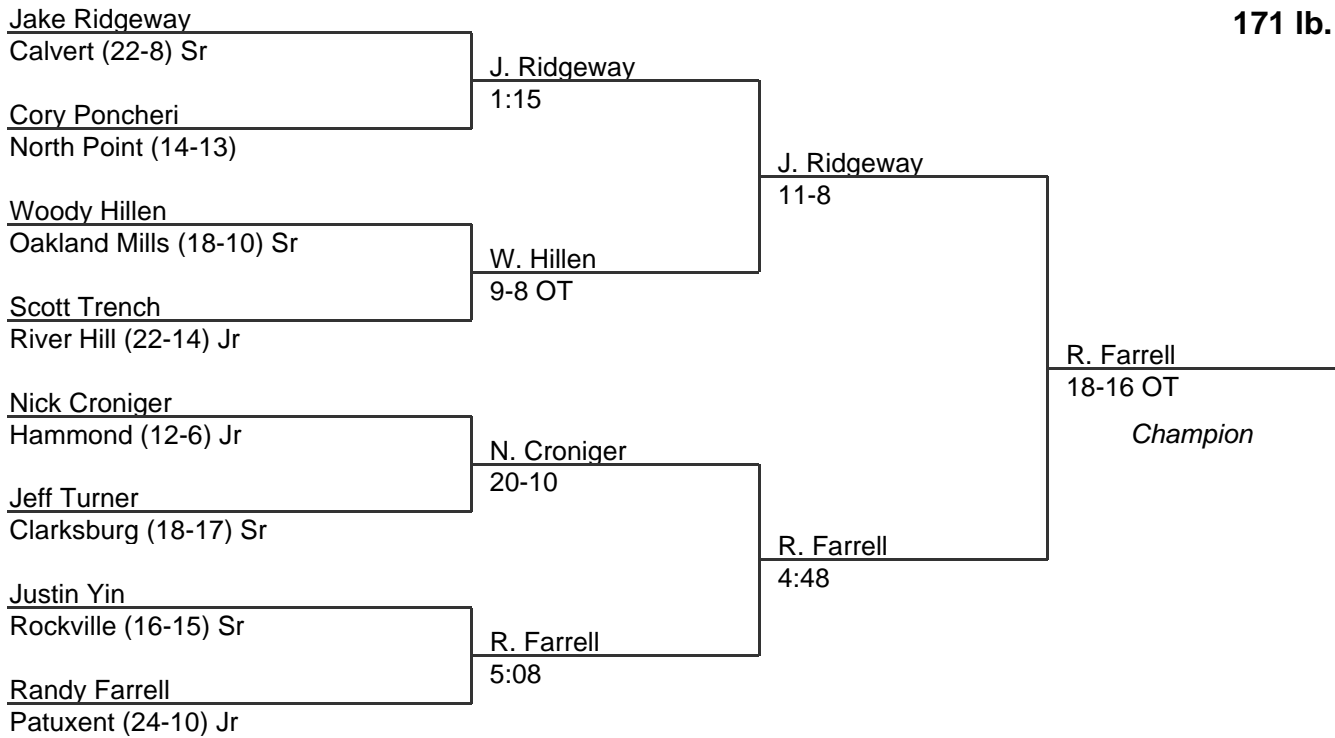

MPSSAA Regional Wrestling Tournament

2008 South Region 1A-2A

171 lb. class