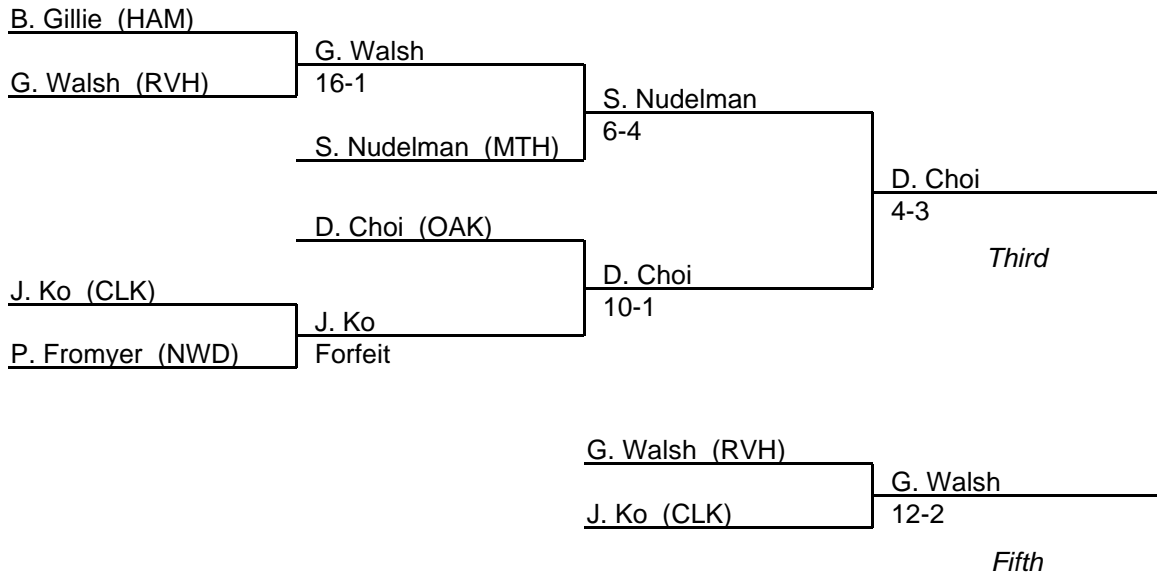

MPSSAA Regional Wrestling Tournament

2008 South Region 1A-2A

152 lb. class