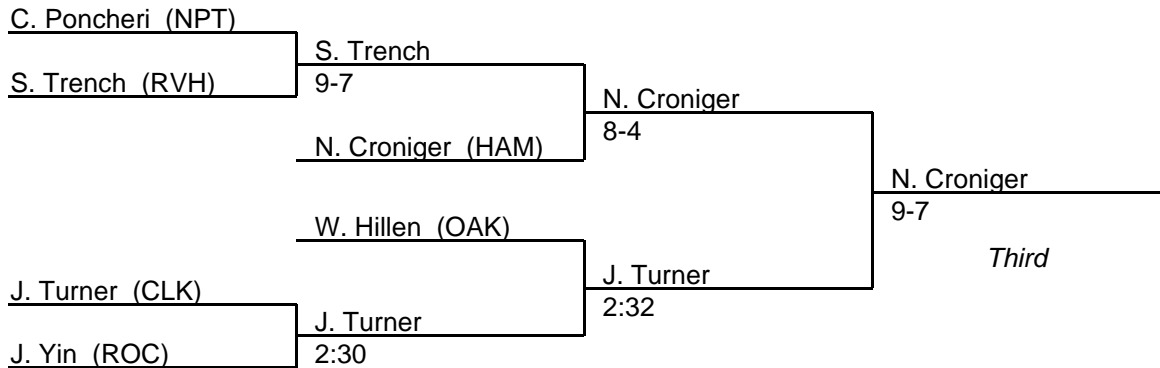

MPSSAA Regional Wrestling Tournament

2008 South Region 1A-2A

171 lb. class