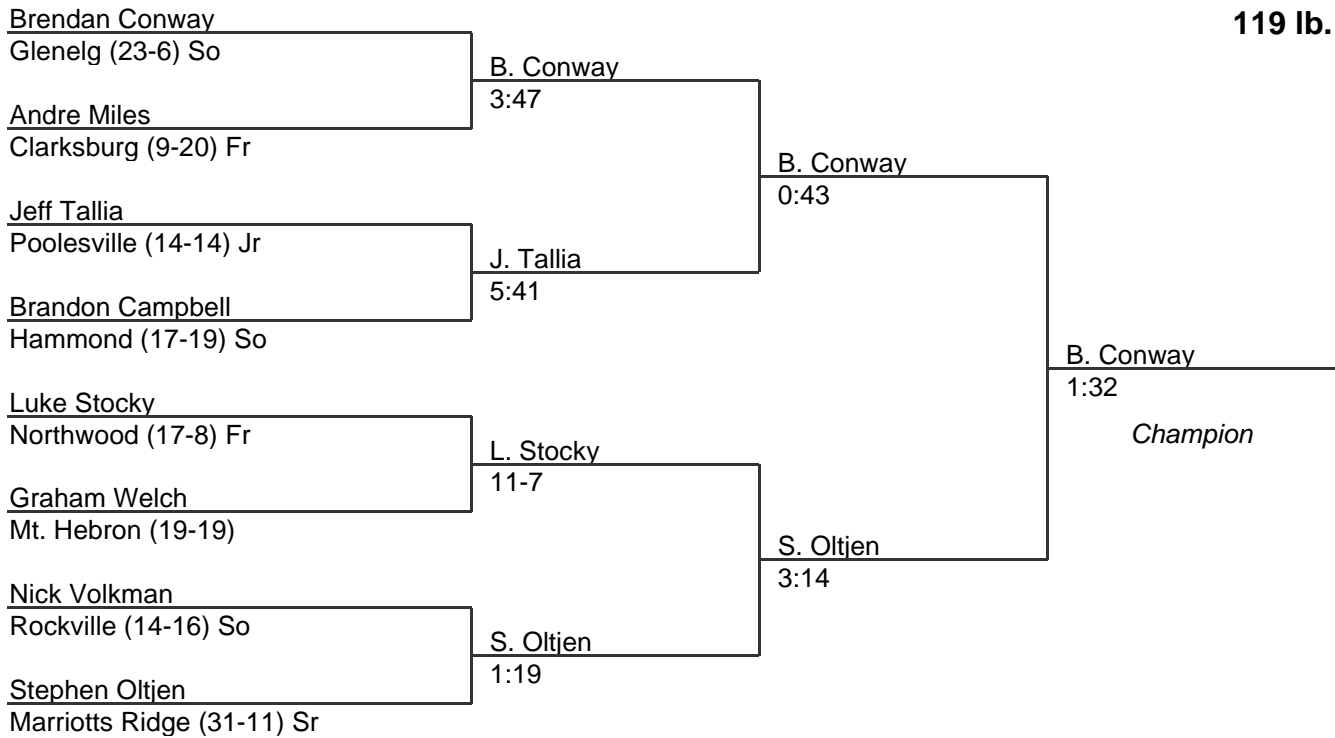

MPSSAA Regional Wrestling Tournament

2008 South Region 1A-2A

119 lb. class