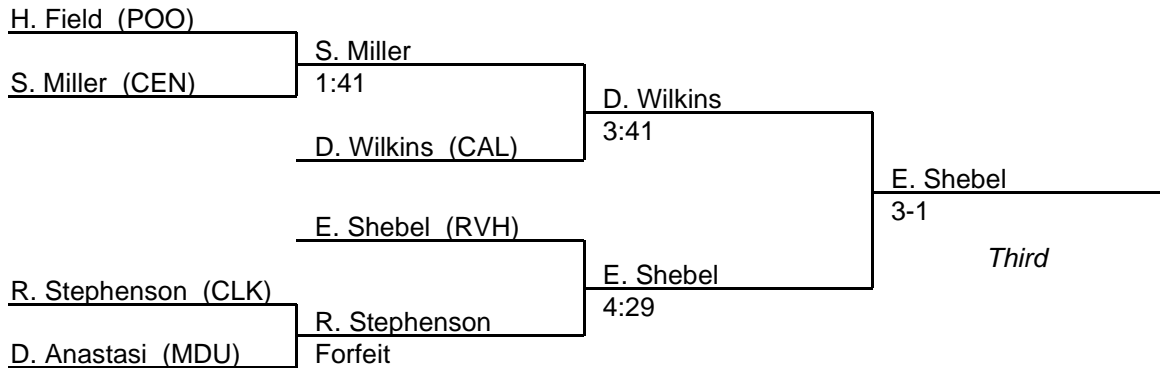

MPSSAA Regional Wrestling Tournament

2008 South Region 1A-2A

125 lb. class