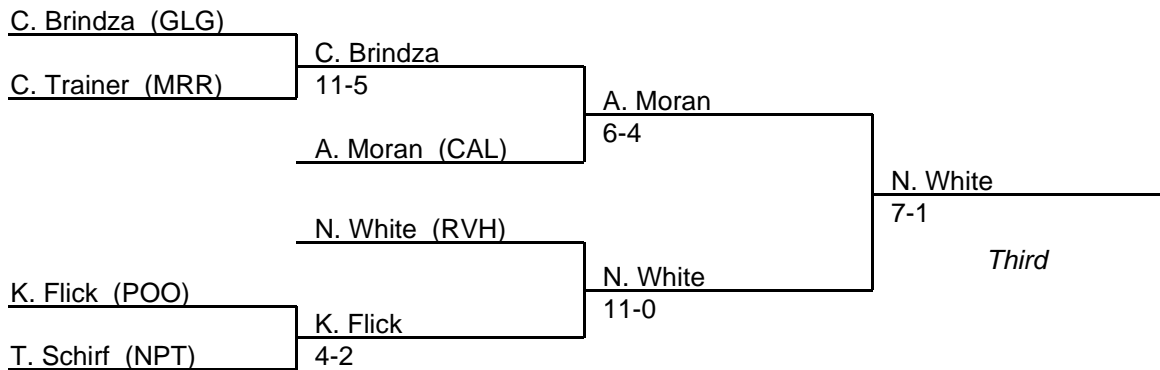

119 lb. class

MPSSAA Regional Wrestling Tournament

2008 South Region 1A-2A

125 lb. class

MPSSAA Regional Wrestling Tournament

2008 South Region 1A-2A

130 lb. class

MPSSAA Regional Wrestling Tournament

2008 South Region 1A-2A

135 lb. class

MPSSAA Regional Wrestling Tournament

2008 South Region 1A-2A

140 lb. class

MPSSAA Regional Wrestling Tournament

2008 South Region 1A-2A

145 lb. class