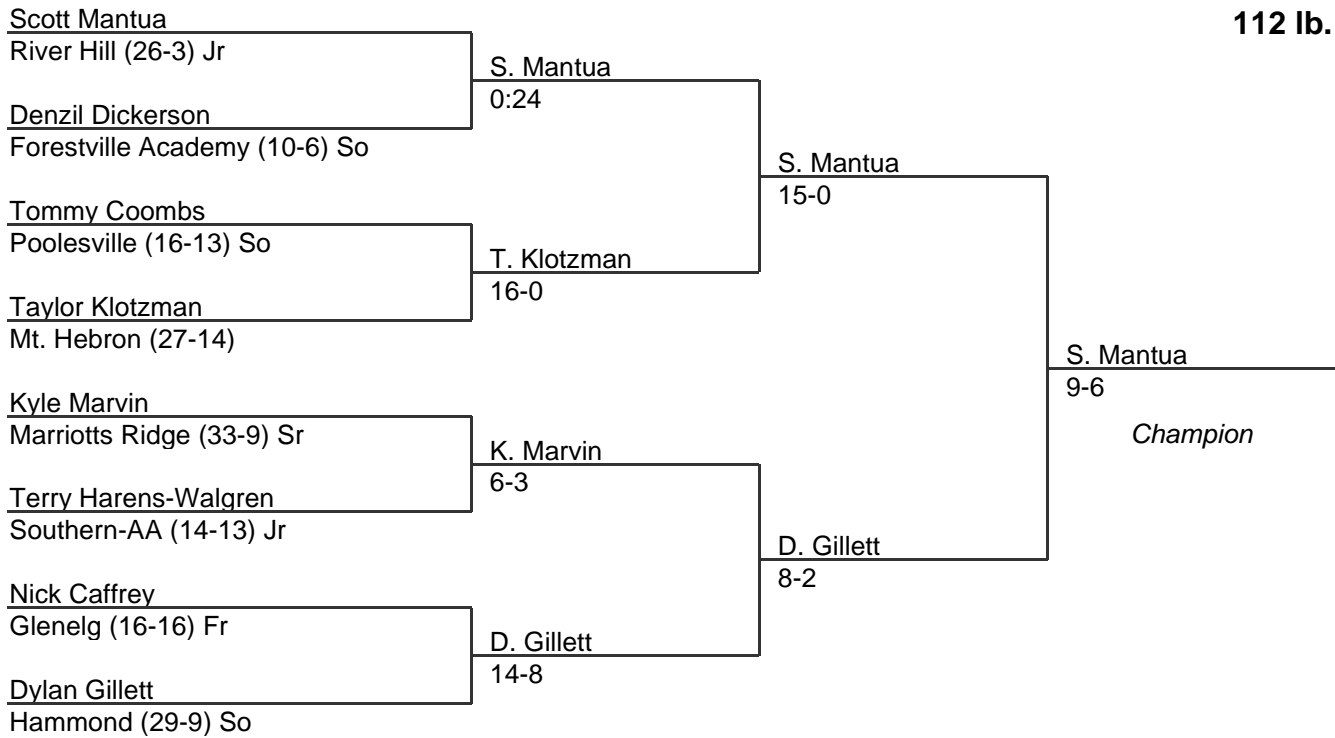

MPSSAA Regional Wrestling Tournament

2008 Region: South 1A-2A

TEAM SCORES

1.	Glenelg	(GLG)	185
2.	Calvert	(CAL)	164
3.	Oakland Mills	(OAK)	111
4.	River Hill	(RVH)	104.5
5.	Marriotts Ridge	(MRR)	99
6.	Hammond	(HAM)	86
7.	Patuxent	(PTX)	79
8.	Clarksburg	(CLK)	67
9.	Mt. Hebron	(MTH)	46.5
10.	Surrattsville	(SUR)	44
11.	Poolesville	(POO)	41
12.	North Point	(NPT)	31
13.	Southern-AA	(SOA)	25.5
14.	Northwood	(NWD)	18
15.	Rockville	(ROC)	10
16.	Central-PG	(CEN)	6
17.	Gwynn Park	(GWP)	0
18.	Forestville Academy	(FOR)	0
19.	Fairmont Heights	(FAH)	0
20.	Douglass-PG	(FRD)	0
21.	McDonough	(MDU)	0

MPSSAA Regional Wrestling Tournament

2008 South Region 1A-2A

103 lb. class

MPSSAA Regional Wrestling Tournament

2008 South Region 1A-2A

112 lb. class

MPSSAA Regional Wrestling Tournament

2008 South Region 1A-2A

119 lb. class

MPSSAA Regional Wrestling Tournament

2008 South Region 1A-2A

125 lb. class

MPSSAA Regional Wrestling Tournament

2008 South Region 1A-2A

130 lb. class

MPSSAA Regional Wrestling Tournament