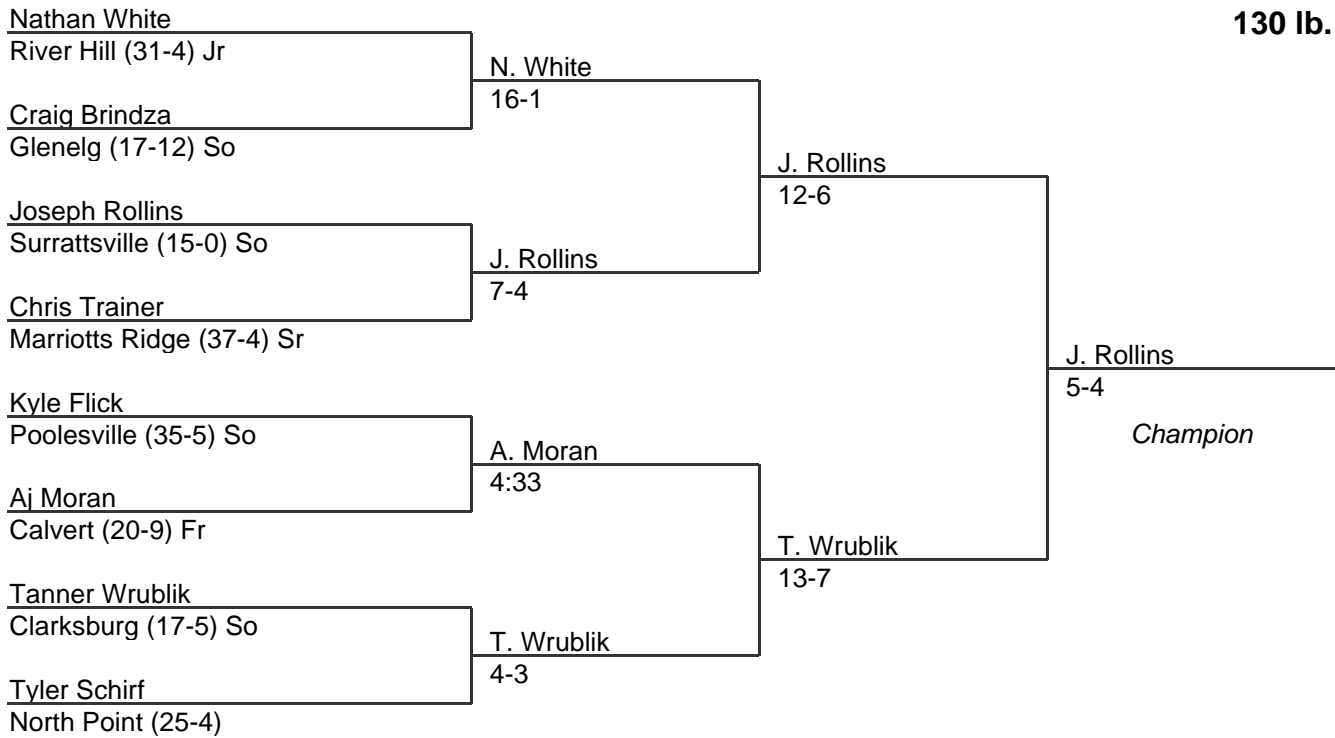

119 lb. class

MPSSAA Regional Wrestling Tournament

2008 South Region 1A-2A

125 lb. class

MPSSAA Regional Wrestling Tournament

2008 South Region 1A-2A

130 lb. class

MPSSAA Regional Wrestling Tournament